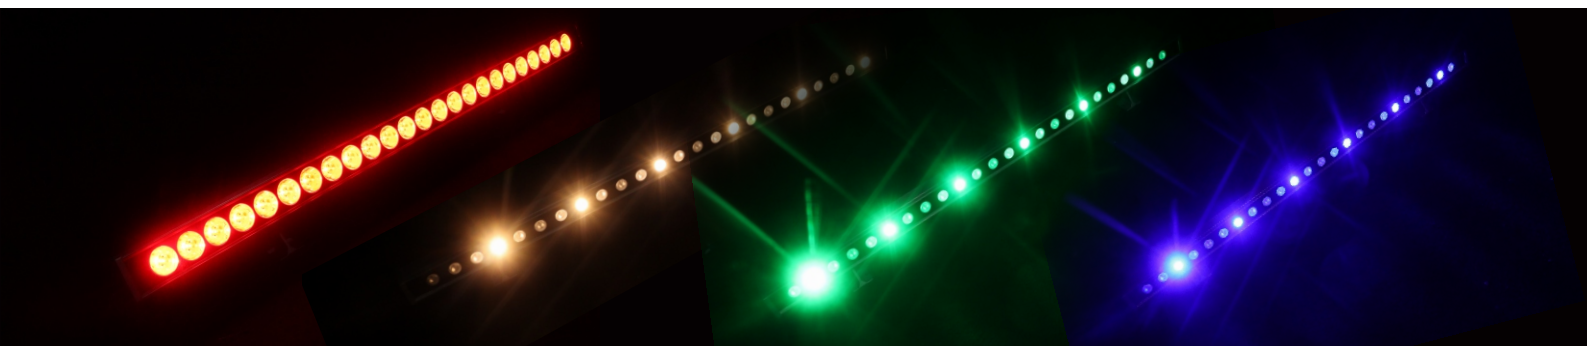

ELECTRICAL INFORMATION

Decoder	Integrated DMX Decoder for RGBW fixtures
Nominal Voltage	120-277V - 50-60Hz 220-240V - 50-60Hz
Power Factor (at full load)	≥ 0.9
Surge Protection Options (kV)	10kV / 20 kV Optional
Inbuilt Surge Protection Options (kV)	6kV
Electromagnetic Compliance (EMC)	EN 55015:2013/A1:2015, EN 61000-4, -3, -4, -5, -6, -8, -11:2014, EN 61000-3 -2, -3:2013

Electrical information given for the gear box

TECHNICAL DATA

Product Code	Power (W)	Voltage (V)	Beam Angle (Degree)	CCT	CRI
DL566040RGBW1020XXXX	24/40	220-230	4/10/25/40/Sym/Asym	RGBW	
DL464640RGBW1020XXXX	24/40	220-230	10/25/40/Sym/Asym	RGBW	
DL332140RGBW1000XXXX	24/40	220-230	10/30/60	RGBW	
DL566024XXWW1020XXXX	24/40	220-230	4/10/25/40/Sym/Asym	3000K	70/80
DL464640XXWW1020XXXX	24/40	220-230	10/25/40/Sym/Asym	3000K	70/80
DL332140XXWW1000XXXX	24/40	220-230	10/30/60	3000K	70/80
DL566040RGBW0600XXXX	12	220-230	4/10/25/40/Sym/Asym	RGBW	
DL464640RGBW0600XXXX	12	220-230	10/25/40/Sym/Asym	RGBW	
DL332140RGBW0600XXXX	12	220-230	10/30/60	RGBW	
DL566040RGBW0600XXXX	12	220-230	4/10/25/40/Sym/Asym	3000K	70/80
DL464640RGBW0600XXXX	12	220-230	10/25/40/Sym/Asym	3000K	70/80
DL332140RGBW0600XXXX	12	220-230	10/30/60	3000K	70/80

* Impact resistance can be increased based on customer requirement.

* Customization in beam angle, length, wattage, LED's can be done based on customer requirement.