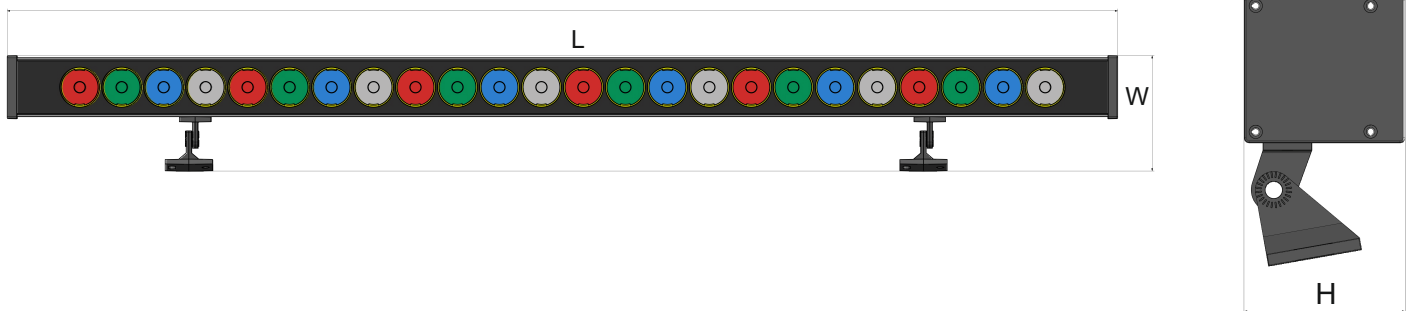

Electrical information given for the gear box

TECHNICAL DATA

Product Code	Power (W)	Voltage (V)	Beam Angle (Degree)	CCT	CRI
DL566040RGBW1020XXXX	24/40	220-230	4/10/25/40/Sym/Asym	RGBW	
DL464640RGBW1020XXXX	24/40	220-230	10/25/40/Sym/Asym	RGBW	
DL332140RGBW1000XXXX	24/40	220-230	10/30/60	RGBW	
DL566024XXWW1020XXXX	24/40	220-230	4/10/25/40/Sym/Asym	3000K	70/80
DL464640XXWW1020XXXX	24/40	220-230	10/25/40/Sym/Asym	3000K	70/80
DL332140XXWW1000XXXX	24/40	220-230	10/30/60	3000K	70/80
DL566040RGBW0600XXXX	12	220-230	4/10/25/40/Sym/Asym	RGBW	
DL464640RGBW0600XXXX	12	220-230	10/25/40/Sym/Asym	RGBW	
DL332140RGBW0600XXXX	12	220-230	10/30/60	RGBW	
DL566040RGBW0600XXXX	12	220-230	4/10/25/40/Sym/Asym	3000K	70/80
DL464640RGBW0600XXXX	12	220-230	10/25/40/Sym/Asym	3000K	70/80
DL332140RGBW0600XXXX	12	220-230	10/30/60	3000K	70/80

* Impact resistance can be increased based on customer requirement.

* Customization in beam angle, length, wattage, LED's can be done based on customer requirement.

TECHNICAL DRAWING

DIMENSION

Code	Power (W)	Length(L)mm	Width(W)mm	Height
DL566040RGBW1000XXXX	24/40	1020	56	56
DL464640RGBW1000XXXX	24/40	1020	46	46
DL332140RGBW1000XXXX	24/40	1020	33	21
DL566040RGBW1000XXXX	12	600	56	56
DL464640RGBW1000XXXX	12	600	46	46
DL332140RGBW1000XXXX	12	600	33	21