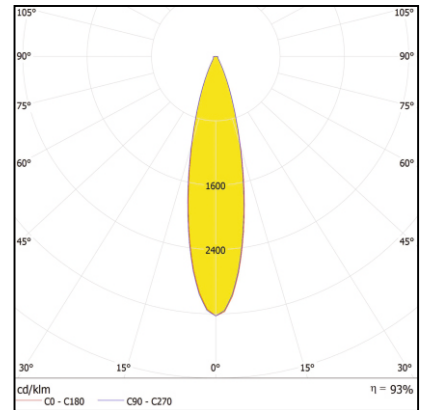

Electrical information given for the gear box

TECHNICAL DATA

Product Code	Power (W)	Voltage (V)	Beam Angle (Degree)	CCT	CRI
DL566040RGBW1020XXXX	24/40	220-230	4/10/25/40/Sym/Asym	RGBW	
DL464640RGBW1020XXXX	24/40	220-230	10/25/40/Sym/Asym	RGBW	
DL332140RGBW1000XXXX	24/40	220-230	10/30/60	RGBW	
DL566024XXWW1020XXXX	24/40	220-230	4/10/25/40/Sym/Asym	3000K	70/80
DL464640XXWW1020XXXX	24/40	220-230	10/25/40/Sym/Asym	3000K	70/80
DL332140XXWW1000XXXX	24/40	220-230	10/30/60	3000K	70/80
DL566040RGBW0600XXXX	12	220-230	4/10/25/40/Sym/Asym	RGBW	
DL464640RGBW0600XXXX	12	220-230	10/25/40/Sym/Asym	RGBW	
DL332140RGBW0600XXXX	12	220-230	10/30/60	RGBW	
DL566040RGBW0600XXXX	12	220-230	4/10/25/40/Sym/Asym	3000K	70/80
DL464640RGBW0600XXXX	12	220-230	10/25/40/Sym/Asym	3000K	70/80
DL332140RGBW0600XXXX	12	220-230	10/30/60	3000K	70/80

* Impact resistance can be increased based on customer requirement.

* Customization in beam angle, length, wattage, LED's can be done based on customer requirement.

TECHNICAL DRAWING

DIMENSION

Code	Power (W)	Length(L)mm	Width(W)mm	Height
DL566040RGBW1000XXXX	24/40	1020	56	56
DL464640RGBW1000XXXX	24/40	1020	46	46
DL332140RGBW1000XXXX	24/40	1020	33	21
DL566040RGBW1000XXXX	12	600	56	56
DL464640RGBW1000XXXX	12	600	46	46
DL332140RGBW1000XXXX	12	600	33	21

TYPES OF APPLICATION

- Facade Lighting
- Area Lighting
- Building and Monument
- Heritage area flood lighting
- City beautification & tourism
- Bridges

POLAR PLOT

4°

9°

25°

30X15°

40°