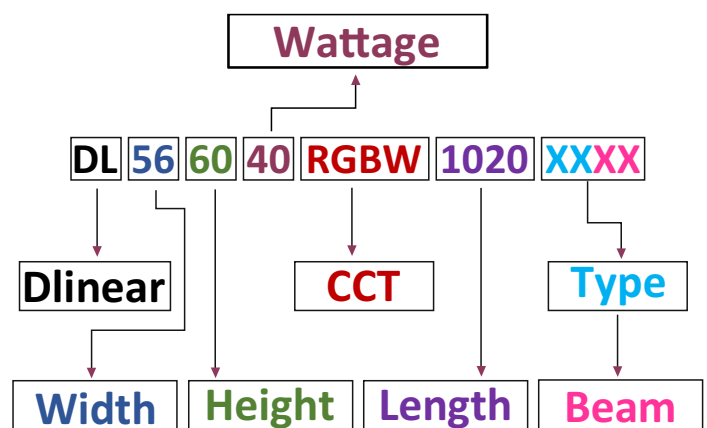

Electrical information given for the gear box

TECHNICAL DATA

Product Code	Power (W)	Voltage (V)	Beam Angle (Degree)	CCT	CRI
DL566040RGBW1020XXXX	24/40	220-230	4/10/25/40/Sym/Asym	RGBW	
DL464640RGBW1020XXXX	24/40	220-230	10/25/40/Sym/Asym	RGBW	
DL332140RGBW1000XXXX	24/40	220-230	10/30/60	RGBW	
DL566024XXWW1020XXXX	24/40	220-230	4/10/25/40/Sym/Asym	3000K	70/80
DL464640XXWW1020XXXX	24/40	220-230	10/25/40/Sym/Asym	3000K	70/80
DL332140XXWW1000XXXX	24/40	220-230	10/30/60	3000K	70/80
DL566040RGBW0600XXXX	12	220-230	4/10/25/40/Sym/Asym	RGBW	
DL464640RGBW0600XXXX	12	220-230	10/25/40/Sym/Asym	RGBW	
DL332140RGBW0600XXXX	12	220-230	10/30/60	RGBW	
DL566040RGBW0600XXXX	12	220-230	4/10/25/40/Sym/Asym	3000K	70/80
DL464640RGBW0600XXXX	12	220-230	10/25/40/Sym/Asym	3000K	70/80
DL332140RGBW0600XXXX	12	220-230	10/30/60	3000K	70/80

* Impact resistance can be increased based on customer requirement.

* Customization in beam angle, length, wattage, LED's can be done based on customer requirement.

TECHNICAL DRAWING

DIMENSION

Code	Power (W)	Length(L)mm	Width(W)mm	Height
DL566040RGBW1000XXXX	24/40	1020	56	56
DL464640RGBW1000XXXX	24/40	1020	46	46
DL332140RGBW1000XXXX	24/40	1020	33	21
DL566040RGBW1000XXXX	12	600	56	56
DL464640RGBW1000XXXX	12	600	46	46
DL332140RGBW1000XXXX	12	600	33	21

TYPES OF APPLICATION

- Facade Lighting
- Area Lighting
- Building and Monument
- Heritage area flood lighting
- City beautification & tourism
- Bridges

POLAR PLOT

4°

9°

25°

30X15°

40°