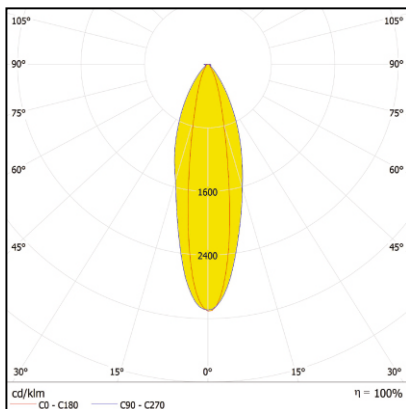

Electrical information given for the gear box

TECHNICAL DATA

Product Code	Power (W)	Voltage (V)	Beam Angle (Degree)	CCT	CRI
DL566040RGBW1020XXXX	24/40	220-230	4/10/25/40/Sym/Asym	RGBW	
DL464640RGBW1020XXXX	24/40	220-230	10/25/40/Sym/Asym	RGBW	
DL332140RGBW1000XXXX	24/40	220-230	10/30/60	RGBW	
DL566024XXWW1020XXXX	24/40	220-230	4/10/25/40/Sym/Asym	3000K	70/80
DL464640XXWW1020XXXX	24/40	220-230	10/25/40/Sym/Asym	3000K	70/80
DL332140XXWW1000XXXX	24/40	220-230	10/30/60	3000K	70/80
DL566040RGBW0600XXXX	12	220-230	4/10/25/40/Sym/Asym	RGBW	
DL464640RGBW0600XXXX	12	220-230	10/25/40/Sym/Asym	RGBW	
DL332140RGBW0600XXXX	12	220-230	10/30/60	RGBW	
DL566040RGBW0600XXXX	12	220-230	4/10/25/40/Sym/Asym	3000K	70/80
DL464640RGBW0600XXXX	12	220-230	10/25/40/Sym/Asym	3000K	70/80
DL332140RGBW0600XXXX	12	220-230	10/30/60	3000K	70/80

* Impact resistance can be increased based on customer requirement.

* Customization in beam angle, length, wattage, LED's can be done based on customer requirement.

TECHNICAL DRAWING

DIMENSION

Code	Power (W)	Length(L)mm	Width(W)mm	Height
DL566040RGBW1000XXXX	24/40	1020	56	56
DL464640RGBW1000XXXX	24/40	1020	46	46
DL332140RGBW1000XXXX	24/40	1020	33	21
DL566040RGBW1000XXXX	12	600	56	56
DL464640RGBW1000XXXX	12	600	46	46
DL332140RGBW1000XXXX	12	600	33	21

TYPES OF APPLICATION

- Facade Lighting
- Area Lighting
- Building and Monument
- Heritage area flood lighting
- City beautification & tourism
- Bridges

POLAR PLOT

4°

9°

25°

30X15°

40°