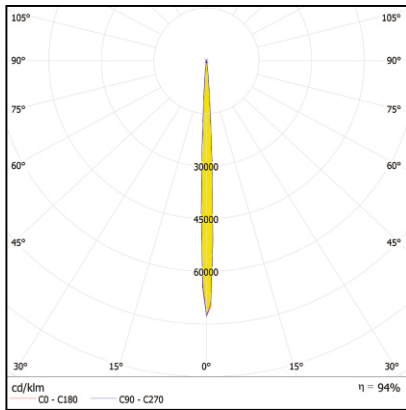

POLAR PLOT

4°