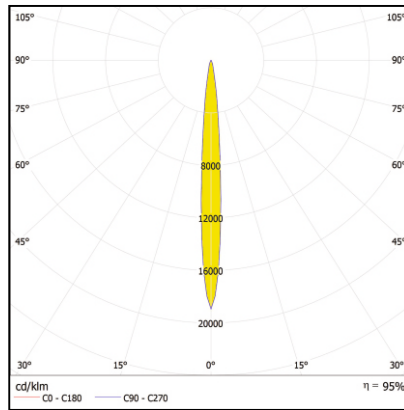

POLAR PLOT

4°

9°

25°

30X15°

40°

* DMX controllers are available separately based on the customer requirements.

OPTIKS MECHATRONICS PVT. LTD.

Address: Plot No. 360, Udyog Kendra 2, Ecotech III, Greater Noida, Uttar Pradesh 201306

Phone No. + 91 8130300022 **E-mail:** mangatrai@optikskarkhana.net

Website: www.optiksmechatronics.com