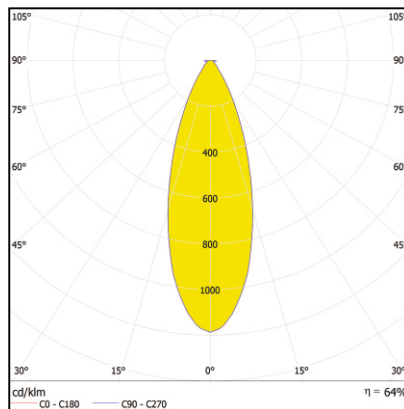

Electrical information given for the gear box

TECHNICAL DATA

Product Code	Power (W)	Voltage (V)	Beam Angle (Degree)	CCT	CRI
DL566040RGBW1020XXXX	24/40	220-230	4/10/25/40/Sym/Asym	RGBW	
DL464640RGBW1020XXXX	24/40	220-230	10/25/40/Sym/Asym	RGBW	
DL332140RGBW1000XXXX	24/40	220-230	10/30/60	RGBW	
DL566024XXWW1020XXXX	24/40	220-230	4/10/25/40/Sym/Asym	3000K	70/80
DL464640XXWW1020XXXX	24/40	220-230	10/25/40/Sym/Asym	3000K	70/80
DL332140XXWW1000XXXX	24/40	220-230	10/30/60	3000K	70/80
DL566040RGBW0600XXXX	12	220-230	4/10/25/40/Sym/Asym	RGBW	
DL464640RGBW0600XXXX	12	220-230	10/25/40/Sym/Asym	RGBW	
DL332140RGBW0600XXXX	12	220-230	10/30/60	RGBW	
DL566040RGBW0600XXXX	12	220-230	4/10/25/40/Sym/Asym	3000K	70/80
DL464640RGBW0600XXXX	12	220-230	10/25/40/Sym/Asym	3000K	70/80
DL332140RGBW0600XXXX	12	220-230	10/30/60	3000K	70/80

* Impact resistance can be increased based on customer requirement.

* Customization in beam angle, length, wattage, LED's can be done based on customer requirement.

TECHNICAL DRAWING

DIMENSION

Code	Power (W)	Length(L)mm	Width(W)mm	Height
DL566040RGBW1000XXXX	24/40	1020	56	56
DL464640RGBW1000XXXX	24/40	1020	46	46
DL332140RGBW1000XXXX	24/40	1020	33	21
DL566040RGBW1000XXXX	12	600	56	56
DL464640RGBW1000XXXX	12	600	46	46
DL332140RGBW1000XXXX	12	600	33	21

TYPES OF APPLICATION

- Facade Lighting
- Area Lighting
- Building and Monument
- Heritage area flood lighting
- City beautification & tourism
- Bridges

POLAR PLOT

4°

9°

25°

30X15°

40°