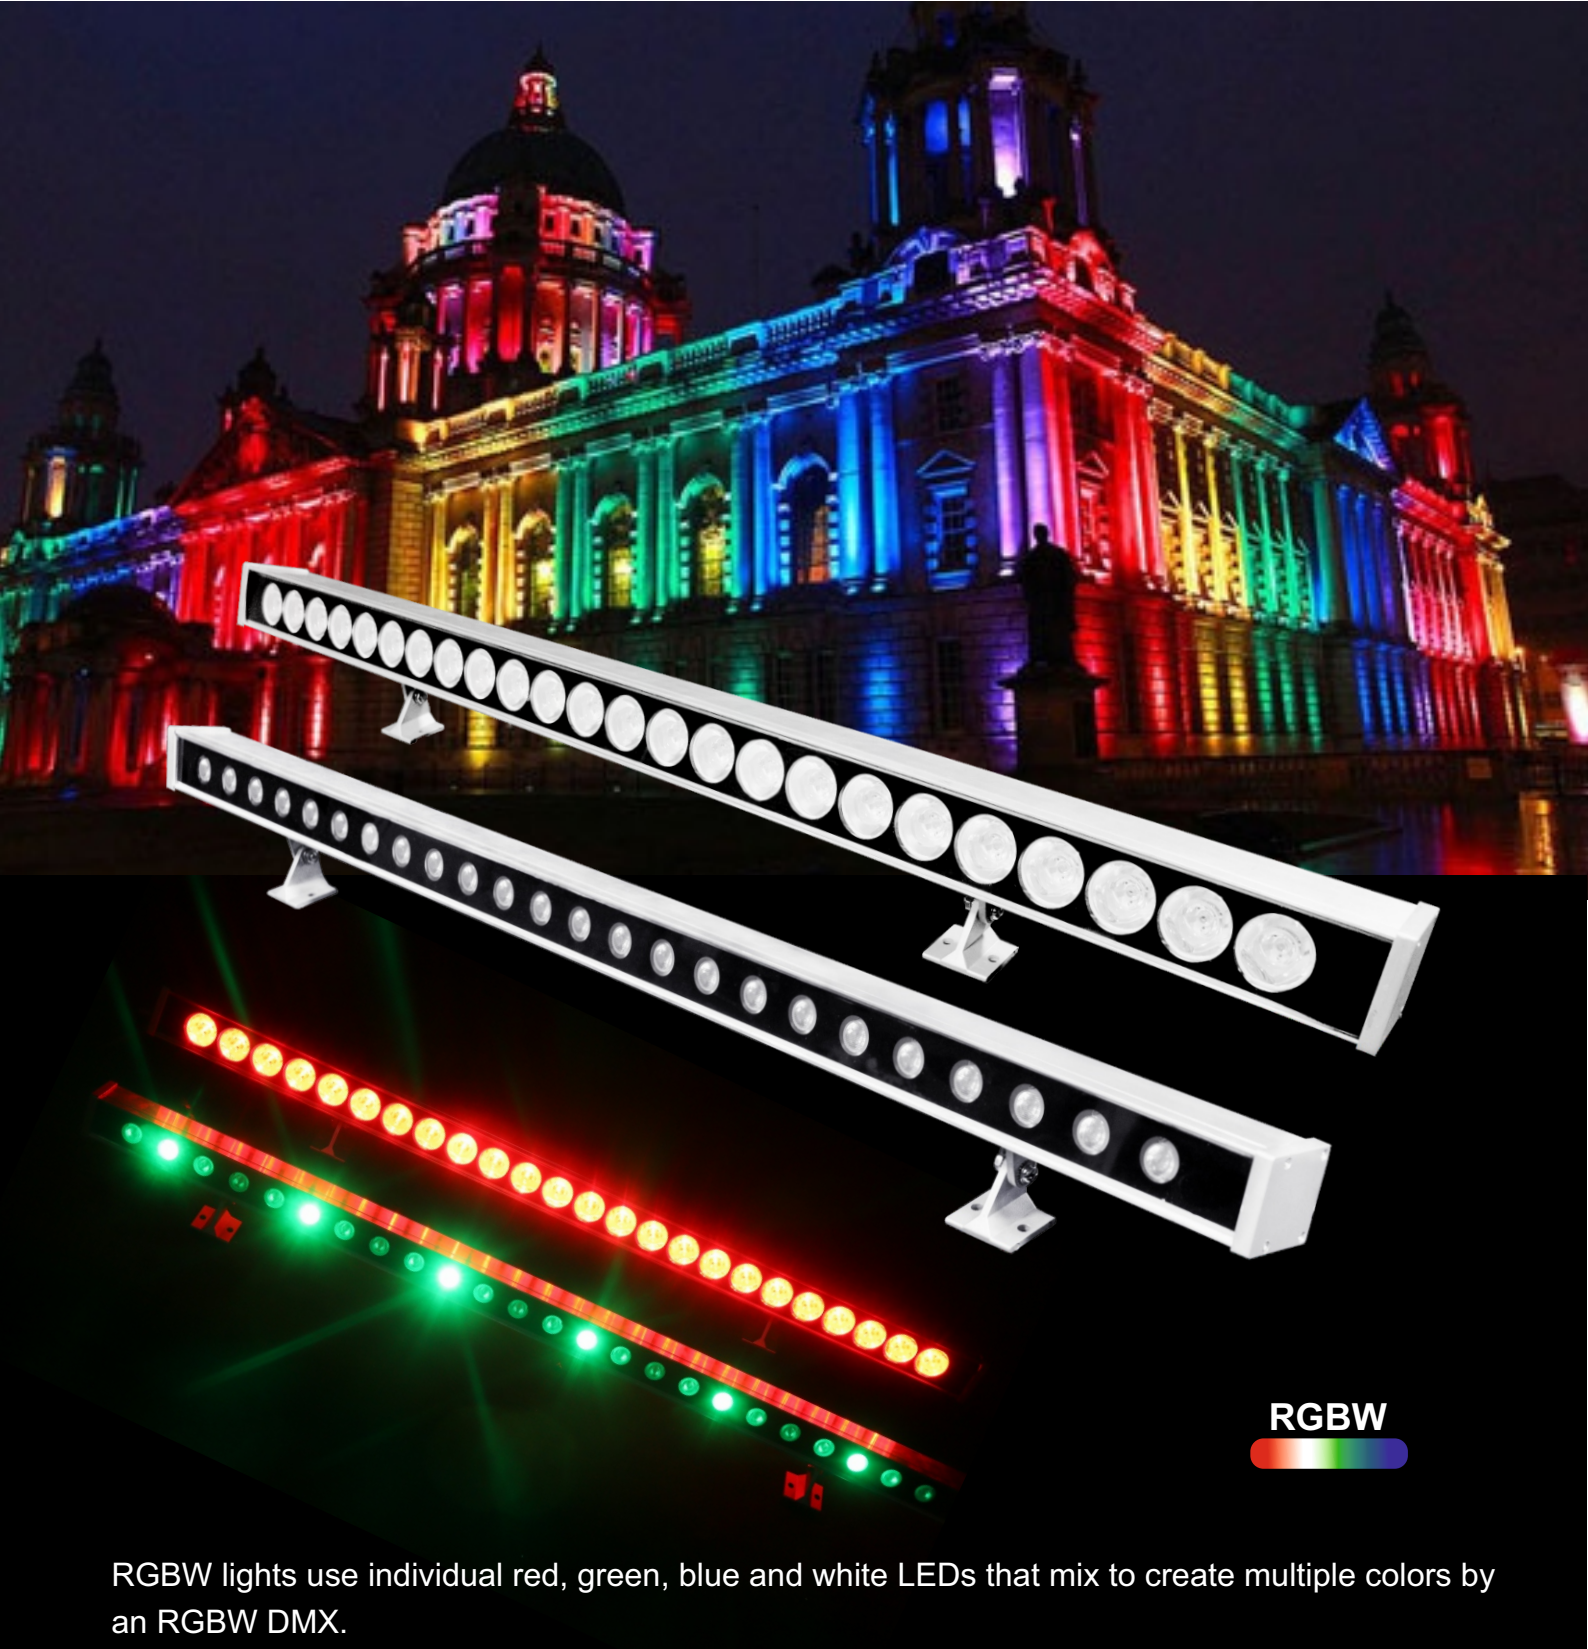

RGBW LED WALL WASHER

Dlinear is an energy efficient linear wall washer capable of creating Dramatic, customized lighting effect and patterns with the option of wide category of optics near far, narrow wide applications can be lit up creating mesmerized memory.

RGBW lights use individual red, green, blue and white LEDs that mix to create multiple colors by an RGBW DMX.

CHARACTERISTICS

HOUSING AND FINISH

Housing	Extrusion
Optic Material	PC/PMMA
Protector	IP Lens with Toughened Glass
Housing Finish	Anodised
Standard Colour(s)	Light Grey
Ingress Protection	IP 66
Impact Resistance	IK 07

TYPES OF APPLICATION

- Facade Lighting
- Area Lighting
- Building and Monument
- Heritage area flood lighting
- City beautification & tourism
- Bridges

POLAR PLOT

4°

9°

25°

30X15°

40°